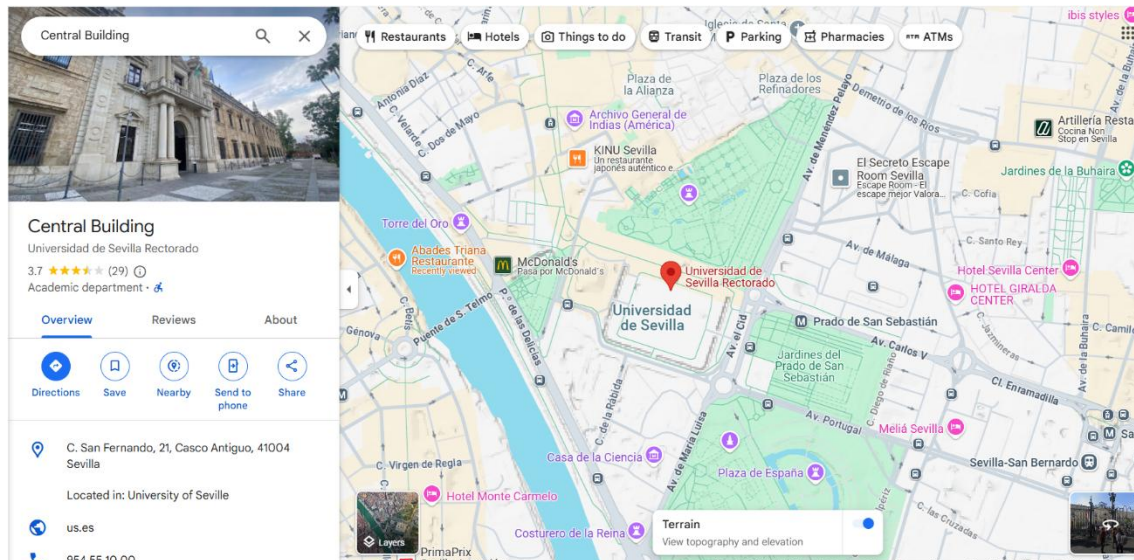

Abstract and proceedings books

The abstract book is already available on the website in the Program box. The proceedings book will be available before the beginning of the conference.

Venue map

The coffee breaks and the lunches will be held at the central patio on the ground floor (Planta Baja). The conference room is located on the top floor (Planta Ático).

Ground floor

Social program

Reception cocktail (June 10, 19:00 – 20:30)

The reception cocktail will be held in one of the patios of the Central Building of the University of Seville (Rectorado). This building is placed in the city center, C/ San Fernando 21 (Coordinates 37.3812622,-5.990799) Please consult the plane enclosed

Boat trip (June 12, 20:00)

The meeting point is located at Torre del Oro, Paseo Alcalde Marqués de Contadero s/n (Coordinates: 37.3826636,-5.9969641). The final point will be this same location.

Gala dinner (June 12, 21:00)

After the boat trip, we will cross the river to the restaurant Abades Triana. The address is C/ Betis, 69 (Coordinates: 37.3817641,-5.9980998).

Torre del Oro

Torre del Oro
4.5 ★★★★★ (49,987) ⓘ
Historical landmark