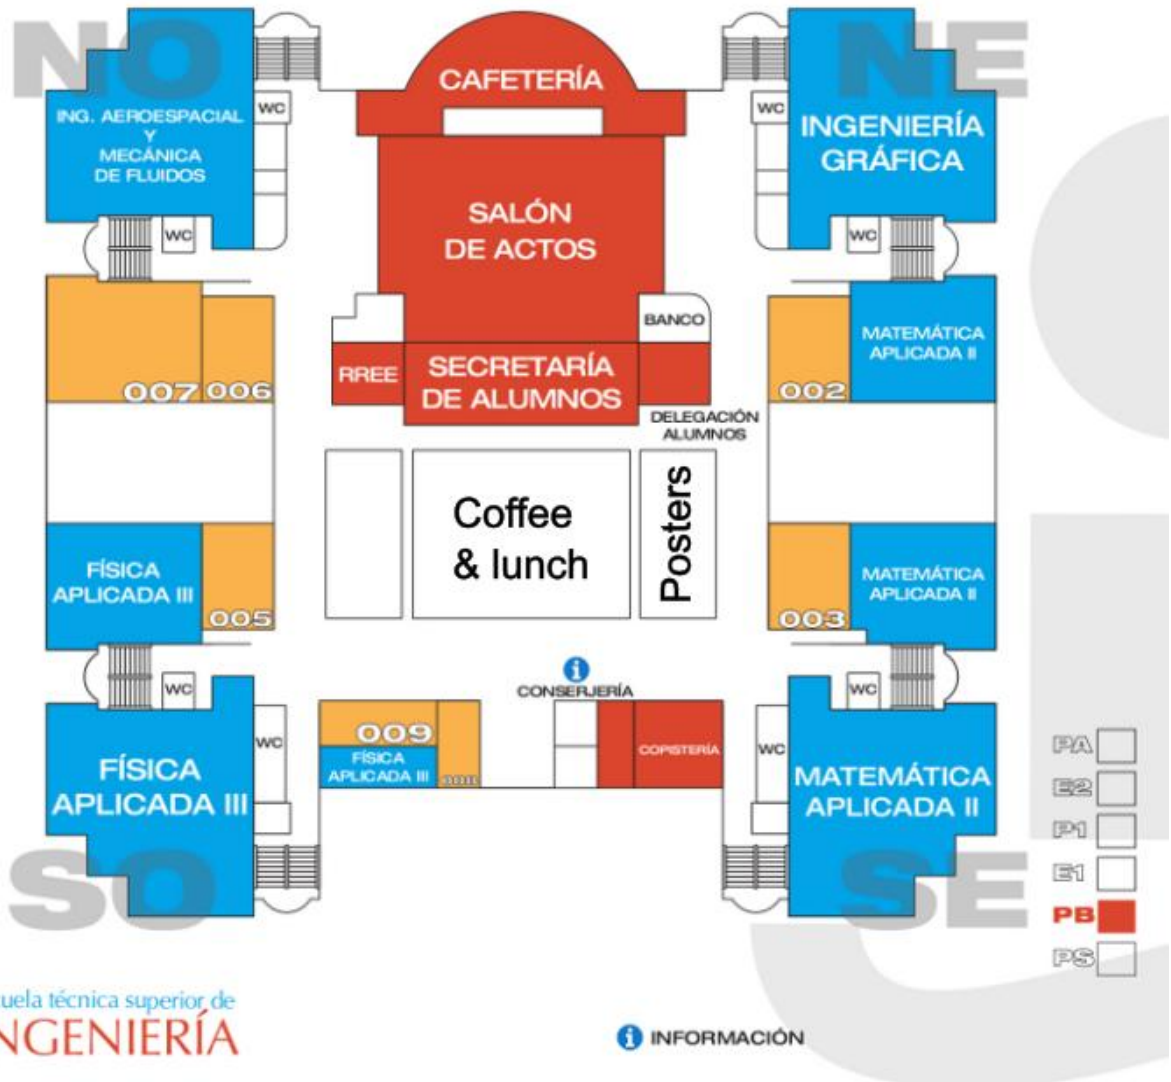

Abstract and proceedings books

The abstract book is already available on the website in the Program box. The proceedings book will be available before the beginning of the conference.

Venue map

The coffee breaks and the lunches will be held at the central patio on the ground floor (Planta Baja). The conference room is located on the top floor (Planta Ático).

Ground floor

Social program

Reception cocktail (June 10, 19:00 – 20:30)

The reception cocktail will be held in one of the patios of the Central Building of the University of Seville (Rectorado). This building is placed in the city center, C/ San Fernando 21 (Coordinates 37.3812622,-5.990799) Please consult the plane enclosed

Boat trip (June 12, 20:00)

The meeting point is located at Torre del Oro, Paseo Alcalde Marqués de Contadero s/n (Coordinates: 37.3826636,-5.9969641). The final point will be this same location.

Gala dinner (June 12, 21:00)

After the boat trip, we will cross the river to the restaurant Abades Triana. The address is C/ Betis, 69 (Coordinates: 37.3817641,-5.9980998).

Torre del Oro

Torre del Oro
4.5 ★★★★★ (49,987) ⓘ
Historical landmark