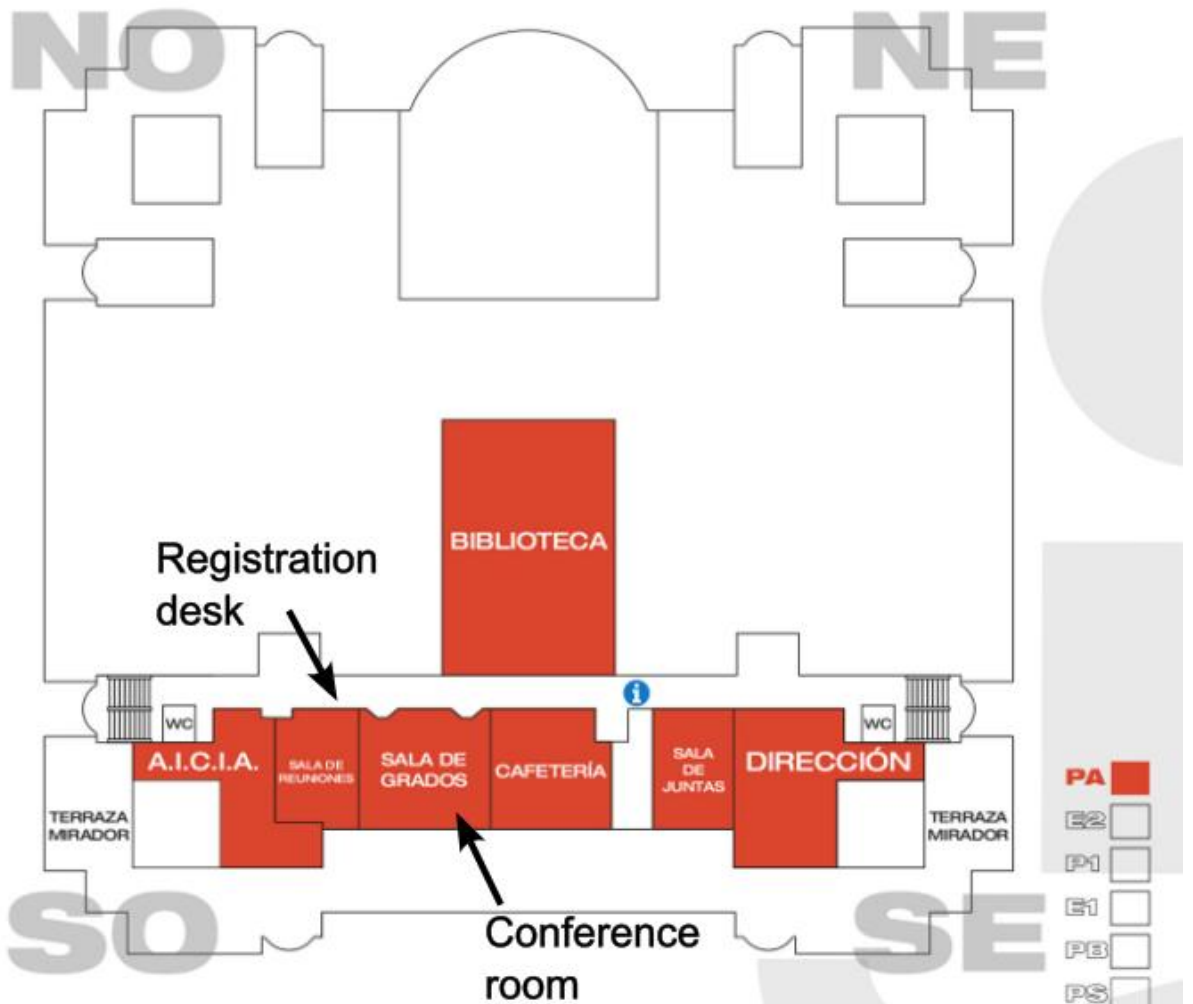

Posters presentations

The maximum size of the posters is A0 (841 mm x 1189 mm; 33.1 inches x 46.8 inches) in vertical format.

Technical program

The technical program is available on the website of the conference (<https://www.isehd2025.org/isehd2025/>), both in table and interactive form. Please be informed that minor modifications may occur up until the final moment. We will notify you of any changes promptly.

Abstract and proceedings books

The abstract book is already available on the website in the Program box. The proceedings book will be available before the beginning of the conference.

Venue map

The coffee breaks and the lunches will be held at the central patio on the ground floor (Planta Baja). The conference room is located on the top floor (Planta Ático).

Ground floor

Social program

Reception cocktail (June 10, 19:00 – 20:30)

The reception cocktail will be held in one of the patios of the Central Building of the University of Seville (Rectorado). This building is placed in the city center, C/ San Fernando 21 (Coordinates 37.3812622,-5.990799) Please consult the plane enclosed

Boat trip (June 12, 20:00)

The meeting point is located at Torre del Oro, Paseo Alcalde Marqués de Contadero s/n (Coordinates: 37.3826636,-5.9969641). The final point will be this same location.

Gala dinner (June 12, 21:00)